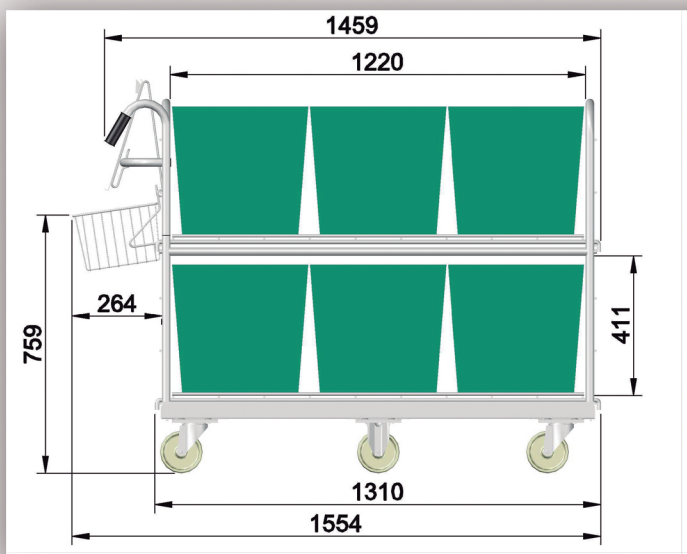

Product :
 ONLINE TROLLEY 1100 W-125 (2/2 Brake)

Code : COL110/104-4F

Product :
 ONLINE TROLLEY 1100 W-125 (2/2 Brake) BLUE RUBBER

Code : COL110/118-18F

* OPTIONAL ACCESSORIES: ONLINE TROLLEY BASKET Code: CCOL - DELIVERY NOTES HOLDER Code: PACS

Product :
 ONLINE TROLLEY 1500 W-125 (2/2 Brake)

Code : COL150/104-4F

Product :
 ONLINE TROLLEY 1500 W-125 (2/2 Brake) BLUE RUBBER

Code : COL150/118-18F

W-104

W-105

W-118

W-119