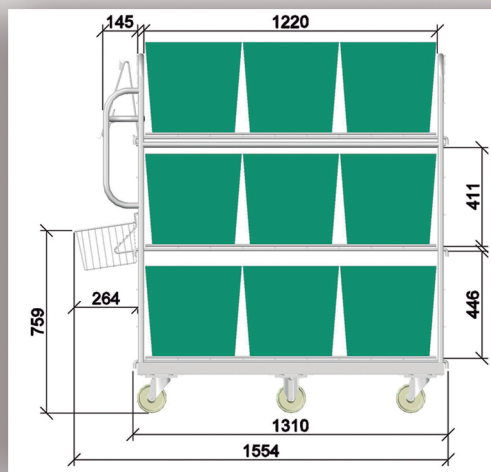

Product :
 ONLINE TROLLEY 1100 W-125 (2/2 Brake)

Code : COL110/104-4F

Product :
 ONLINE TROLLEY 1100 W-125 (2/2 Brake) BLUE RUBBER

Code : COL110/118-18F

* OPTIONAL ACCESSORIES: ONLINE TROLLEY BASKET Code: CCOL - DELIVERY NOTES HOLDER Code: PACS

Product :
 ONLINE TROLLEY 1500 W-125 (2/2 Brake)

Code : COL150/104-4F

Product :
 ONLINE TROLLEY 1500 W-125 (2/2 Brake) BLUE RUBBER

Code : COL150/118-18F

W-104

W-105

W-118

W-119

CONFIGURATION 2 LEVELS

CONFIGURATION 3 LEVELS

* OPTIONAL ACCESSORIES : ONLINE TROLLEY BASKET Code : CCOL - DELIVERY NOTES HOLDER Code : PACS - ONLINE ORDER TROLLEY TRAY Code : BCOL