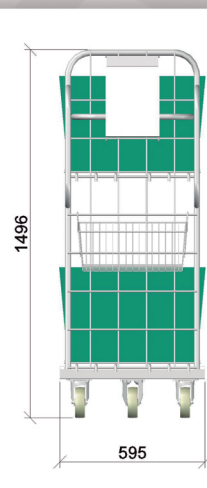

Product :
 ONLINE TROLLEY 1100 W-125 (2/2 Brake)

Code : COL110/104-4F

Product :
 ONLINE TROLLEY 1100 W-125 (2/2 Brake) BLUE RUBBER

Code : COL110/118-18F

* OPTIONAL ACCESSORIES: ONLINE TROLLEY BASKET Code: CCOL - DELIVERY NOTES HOLDER Code: PACS

Product :
 ONLINE TROLLEY 1500 W-125 (2/2 Brake)

Code : COL150/104-4F

Product :
 ONLINE TROLLEY 1500 W-125 (2/2 Brake) BLUE RUBBER

Code : COL150/118-18F

W-104

W-105

W-118

W-119

CONFIGURATION 2 LEVELS

CONFIGURATION 3 LEVELS

* OPTIONAL ACCESSORIES : ONLINE TROLLEY BASKET Code : CCOL - DELIVERY NOTES HOLDER Code : PACS - ONLINE ORDER TROLLEY TRAY Code : BCOL