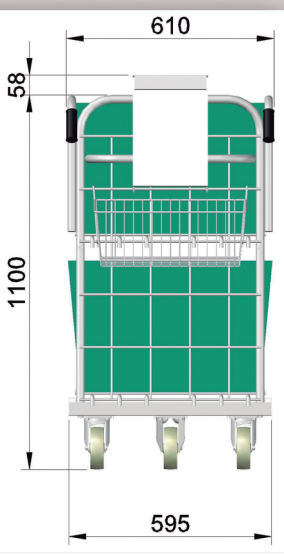

Product :
 ONLINE TROLLEY 1100 W-125 (2/2 Brake)

Code : COL110/104-4F

Product :
 ONLINE TROLLEY 1100 W-125 (2/2 Brake) BLUE RUBBER

Code : COL110/118-18F

* OPTIONAL ACCESSORIES: ONLINE TROLLEY BASKET Code: CCOL - DELIVERY NOTES HOLDER Code: PACS

Product :
 ONLINE TROLLEY 1500 W-125 (2/2 Brake)

Code : COL150/104-4F

Product :
 ONLINE TROLLEY 1500 W-125 (2/2 Brake) BLUE RUBBER

Code : COL150/118-18F

W-104

W-105

W-118

W-119