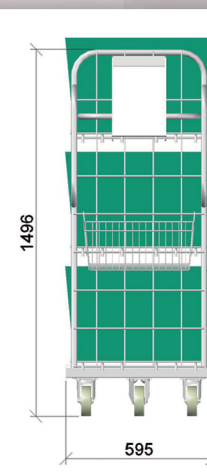

Product :
 ONLINE TROLLEY 1100 W-125 (2/2 Brake)

Code : COL110/104-4F

Product :
 ONLINE TROLLEY 1100 W-125 (2/2 Brake) BLUE RUBBER

Code : COL110/118-18F

* OPTIONAL ACCESSORIES: ONLINE TROLLEY BASKET Code: CCOL - DELIVERY NOTES HOLDER Code: PACS

Product :
 ONLINE TROLLEY 1500 W-125 (2/2 Brake)

Code : COL150/104-4F

Product :
 ONLINE TROLLEY 1500 W-125 (2/2 Brake) BLUE RUBBER

Code : COL150/118-18F

W-104

W-105

W-118

W-119

CONFIGURATION 2 LEVELS

CONFIGURATION 3 LEVELS

* OPTIONAL ACCESSORIES : ONLINE TROLLEY BASKET Code : CCOL - DELIVERY NOTES HOLDER Code : PACS - ONLINE ORDER TROLLEY TRAY Code : BCOL