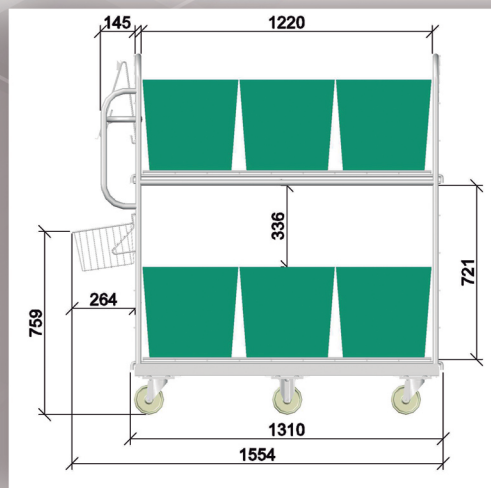

Product :
ONLINE TROLLEY 1500 W-125 (2/2 Brake)

Code : COL150/104-4F

Product :
ONLINE TROLLEY 1500 W-125 (2/2 Brake) BLUE RUBBER

Code : COL150/118-18F

CONFIGURATION 2 LEVELS